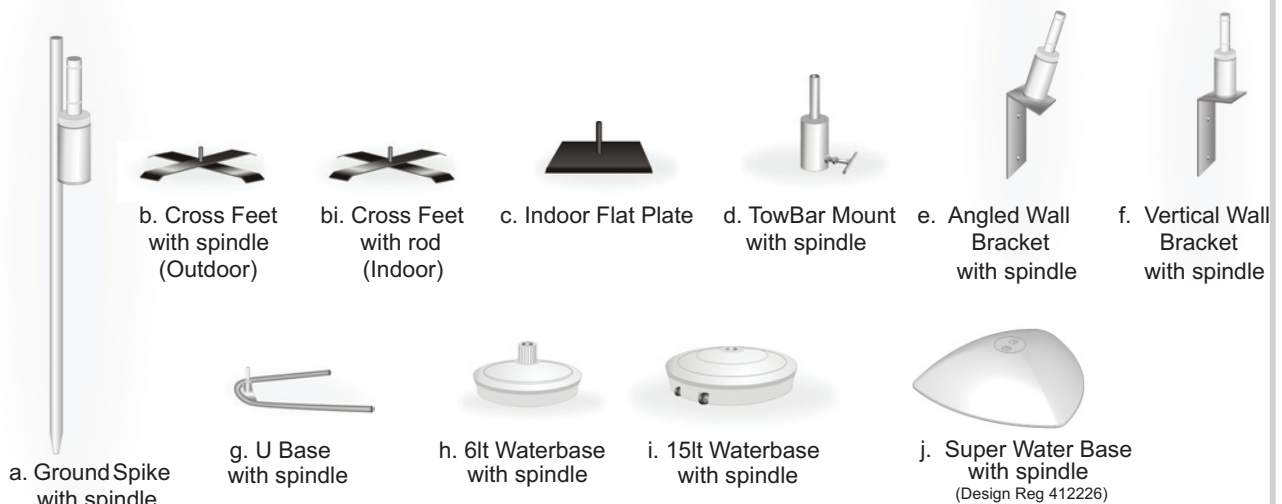

Mounting options

Images in this section are only indicative of the final product
Check price list for Indoor and Outdoor hardware suitability
(One year warranty on hardware)

Proudly supporting